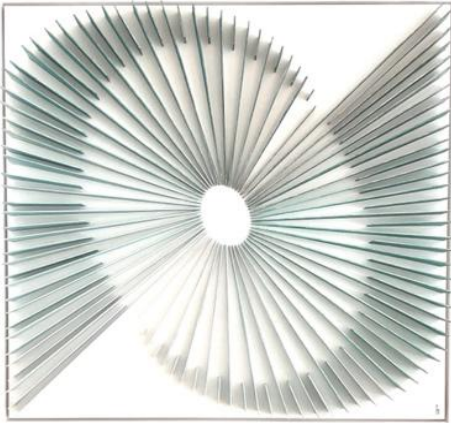

Ohhh!
65-65-6 cm
Mixed media | airplane plywood | acrylic
2175 euro