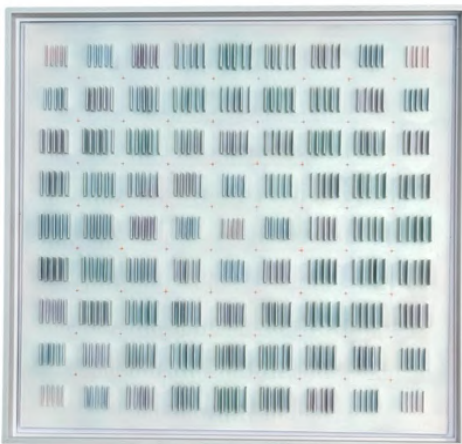

Charlotte's wall reliefs are a harmonious blend of form and rhythm, achieving a balanced yet dynamic aesthetic through clean lines and minimalist patterns. Utilizing a beautiful color palette and subtle gradients, her artworks—composed of hundreds of wafer-thin airplane plywood elements—interact with light and shadow.

Perspective XII
85-125-5 cm
Mixed media | airplane plywood | acrylic
Can be hung vertical or horizontal
4650 euro

Into Nature II
95-95-5 cm
Mixed media | airplane plywood | acrylic
3950 euro

Circle of Life XIV | 65-65-5 cm
Mixed media | airplane plywood | acrylic
2175 euro each

Circle of Life VI | 65-65-5 cm
Mixed media | airplane plywood | acrylic
2175 euro each

Ohhh!
65-65-6 cm
Mixed media | airplane plywood | acrylic
2175 euro

Hazy
65-65-6 cm
Mixed media | airplane plywood | acrylic
2175 euro