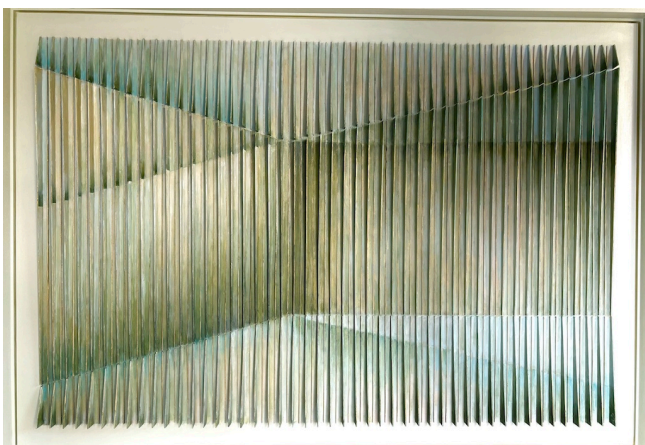

Perspective IX

95-135-6 cm

Mixed media | airplane plywood | acrylic

Can be hung vertical or horizontal

5750 euro