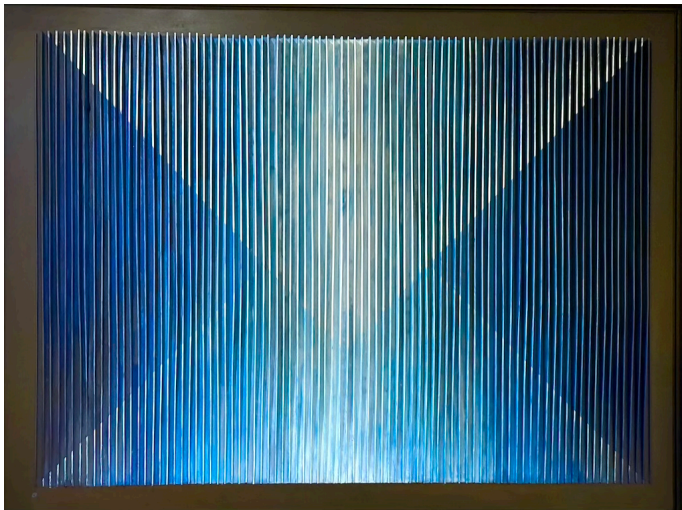

Message B-I
95-125-6 cm
Mixed media | airplane plywood | acrylic
Can be hung vertical or horizontal
4750 euro