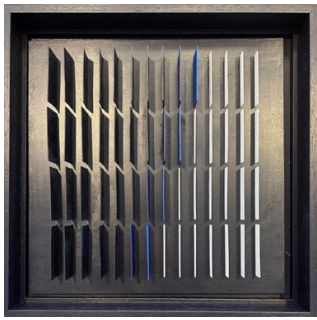

Circle of Life SGI | 75-75-6 cm
Mixed media | airplane plywood | acrylic
2275 euro each | 4000 for two

Ohhh!
65-65-6 cm
Mixed media | airplane plywood | acrylic
1975 euro

Hazy
65-65-6 cm
Mixed media | airplane plywood | acrylic
1975 euro