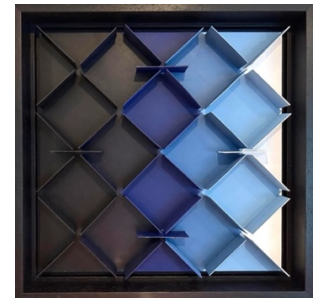

Circle of Life SGI | 75-75-6 cm
Mixed media | airplane plywood | acrylic
2275 euro each | 4000 for two

Ohhh!
65-65-6 cm
Mixed media | airplane plywood | acrylic
1975 euro

Hazy
65-65-6 cm
Mixed media | airplane plywood | acrylic
1975 euro

BleuBox IV

BleuBox VIII

BleuBox I

BleuBox VI

BleuBox IV, VIII, I and VI | 35-35-6 cm
Mixed media | airplane plywood | acrylic
875 euro | 1600 euro for two | 3000 euro for four

WhiteBox LII

WhiteBox LI

WhiteBox LIII