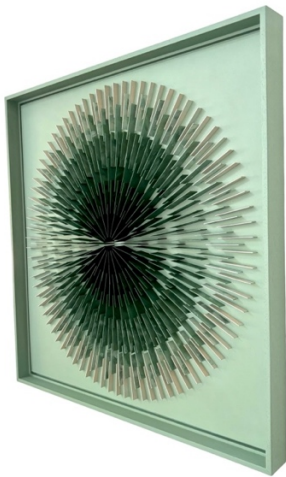

Circle of Life GSI | 75-75-6 cm
Mixed media | airplane plywood | acrylic
2275 euro each | 4000 for two