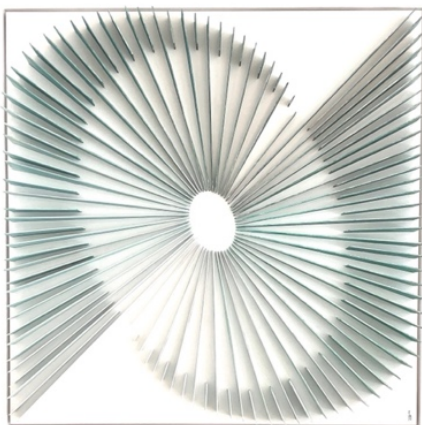

Ohhh!
65-65-6 cm
Mixed media | airplane plywood | acrylic
1975 euro