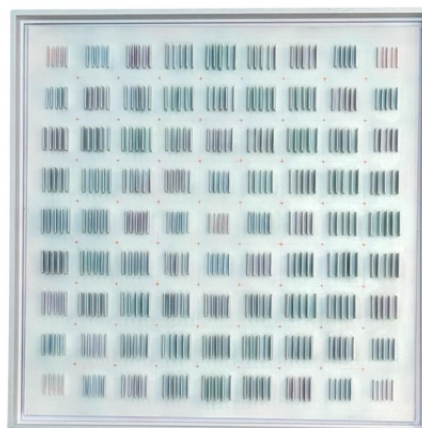

Circle of Life WBIII | 75-75-6 cm
Mixed media | airplane plywood | acrylic
2275 euro each | 4000 euro for two

Circle of Life GSI | 75-75-6 cm
Mixed media | airplane plywood | acrylic
2275 euro each | 4000 for two

Circle of Life SGI | 75-75-6 cm
Mixed media | airplane plywood | acrylic
2275 euro each | 4000 for two

Ohhh!
65-65-6 cm
Mixed media | airplane plywood | acrylic
1975 euro

Hazy
65-65-6 cm
Mixed media | airplane plywood | acrylic
1975 euro