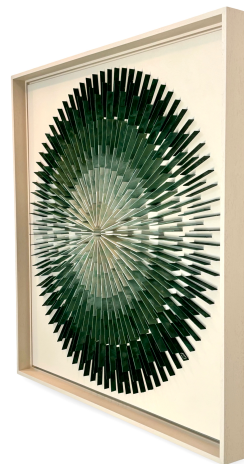

Circle of Life SGI | 75-75-6 cm
Mixed media | airplane plywood | acrylic
2275 euro each | 4000 for two