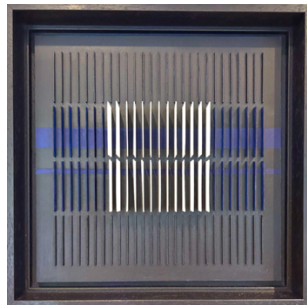

BleuBox VIII